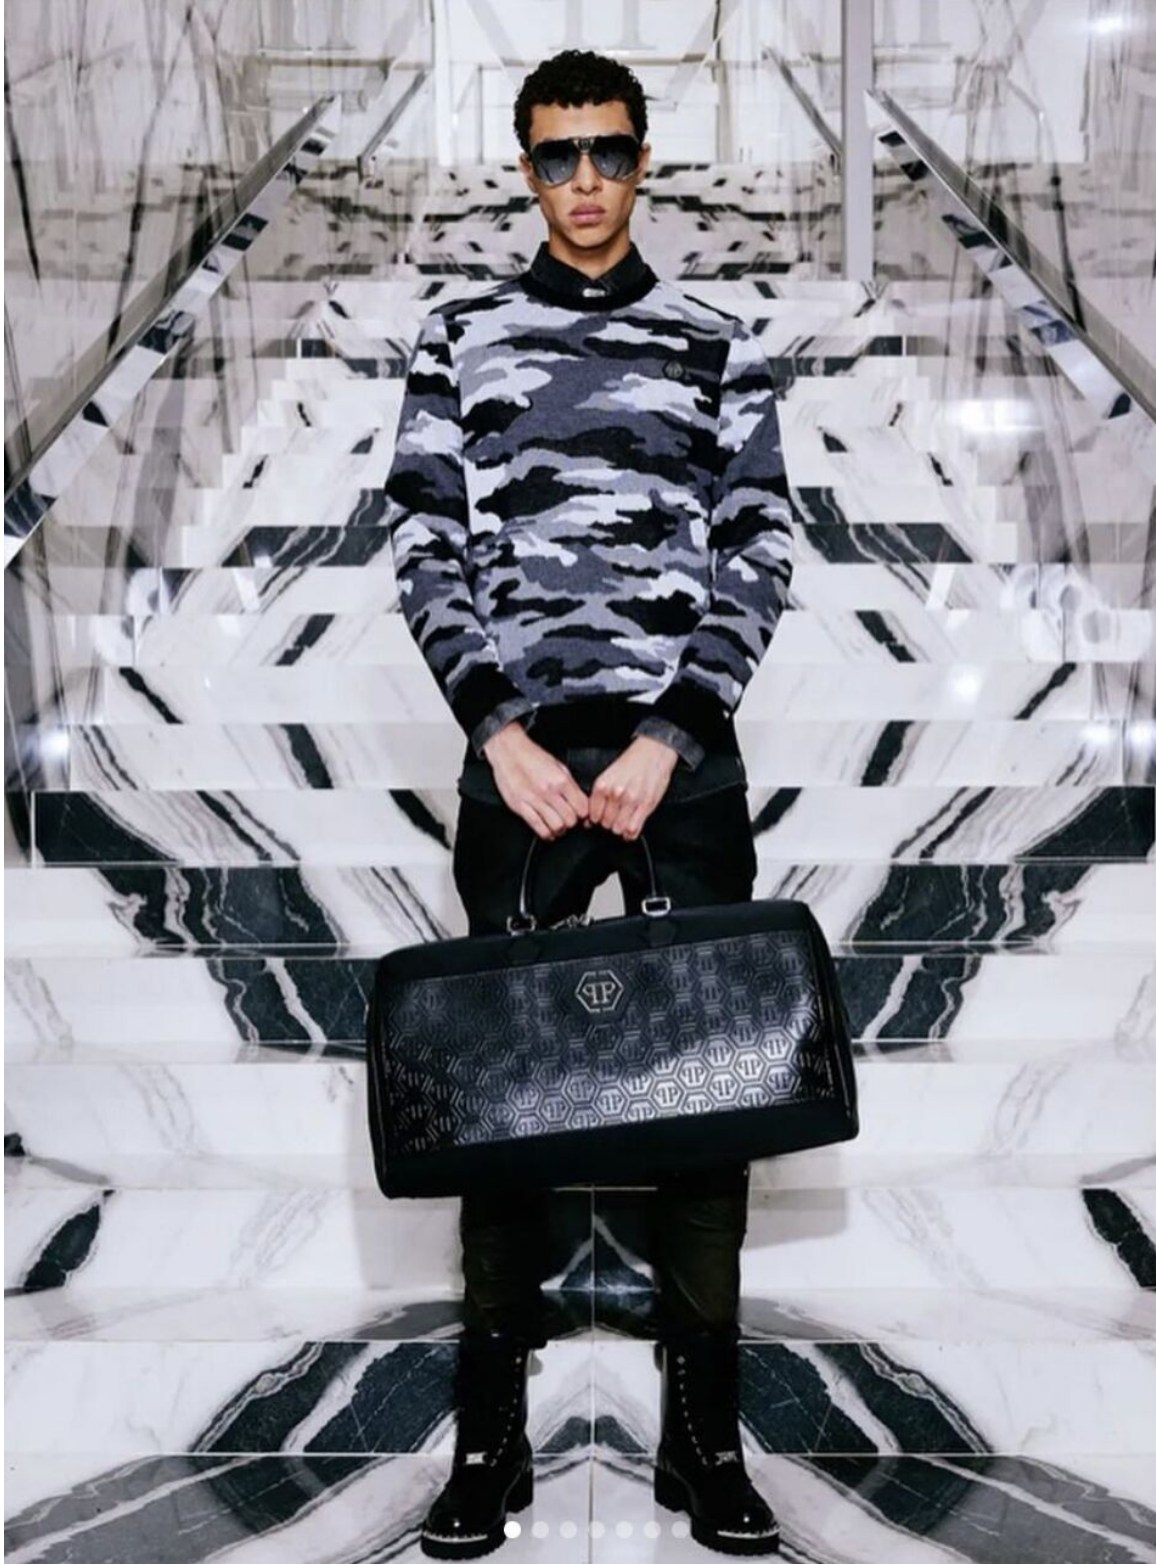

RUDY GAGNAN

height 6'1" · bust 37.5" · waist 29" · hips 36.5"
shoes size 45 EU/13.5 US/9.5 UK · hair brown · eyes brown