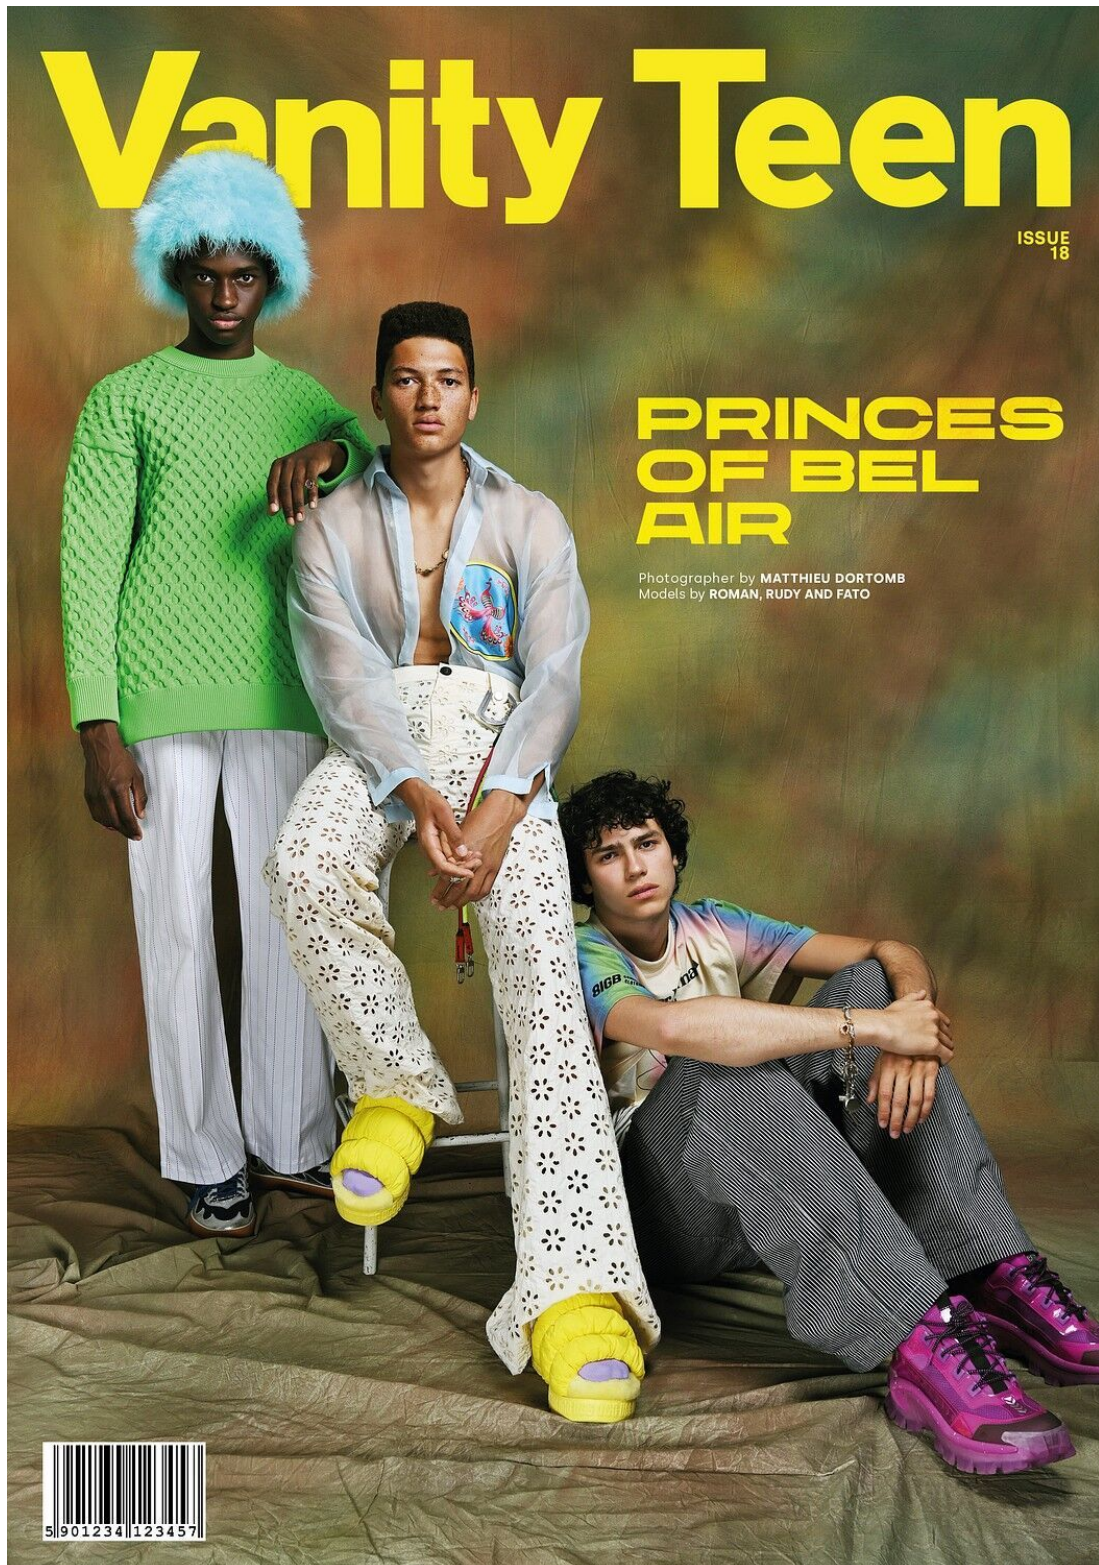

RUDY GAGNAN

height 6'1" · bust 37.5" · waist 29" · hips 36.5"
shoes size 45 EU/13.5 US/9.5 UK · hair brown · eyes brown