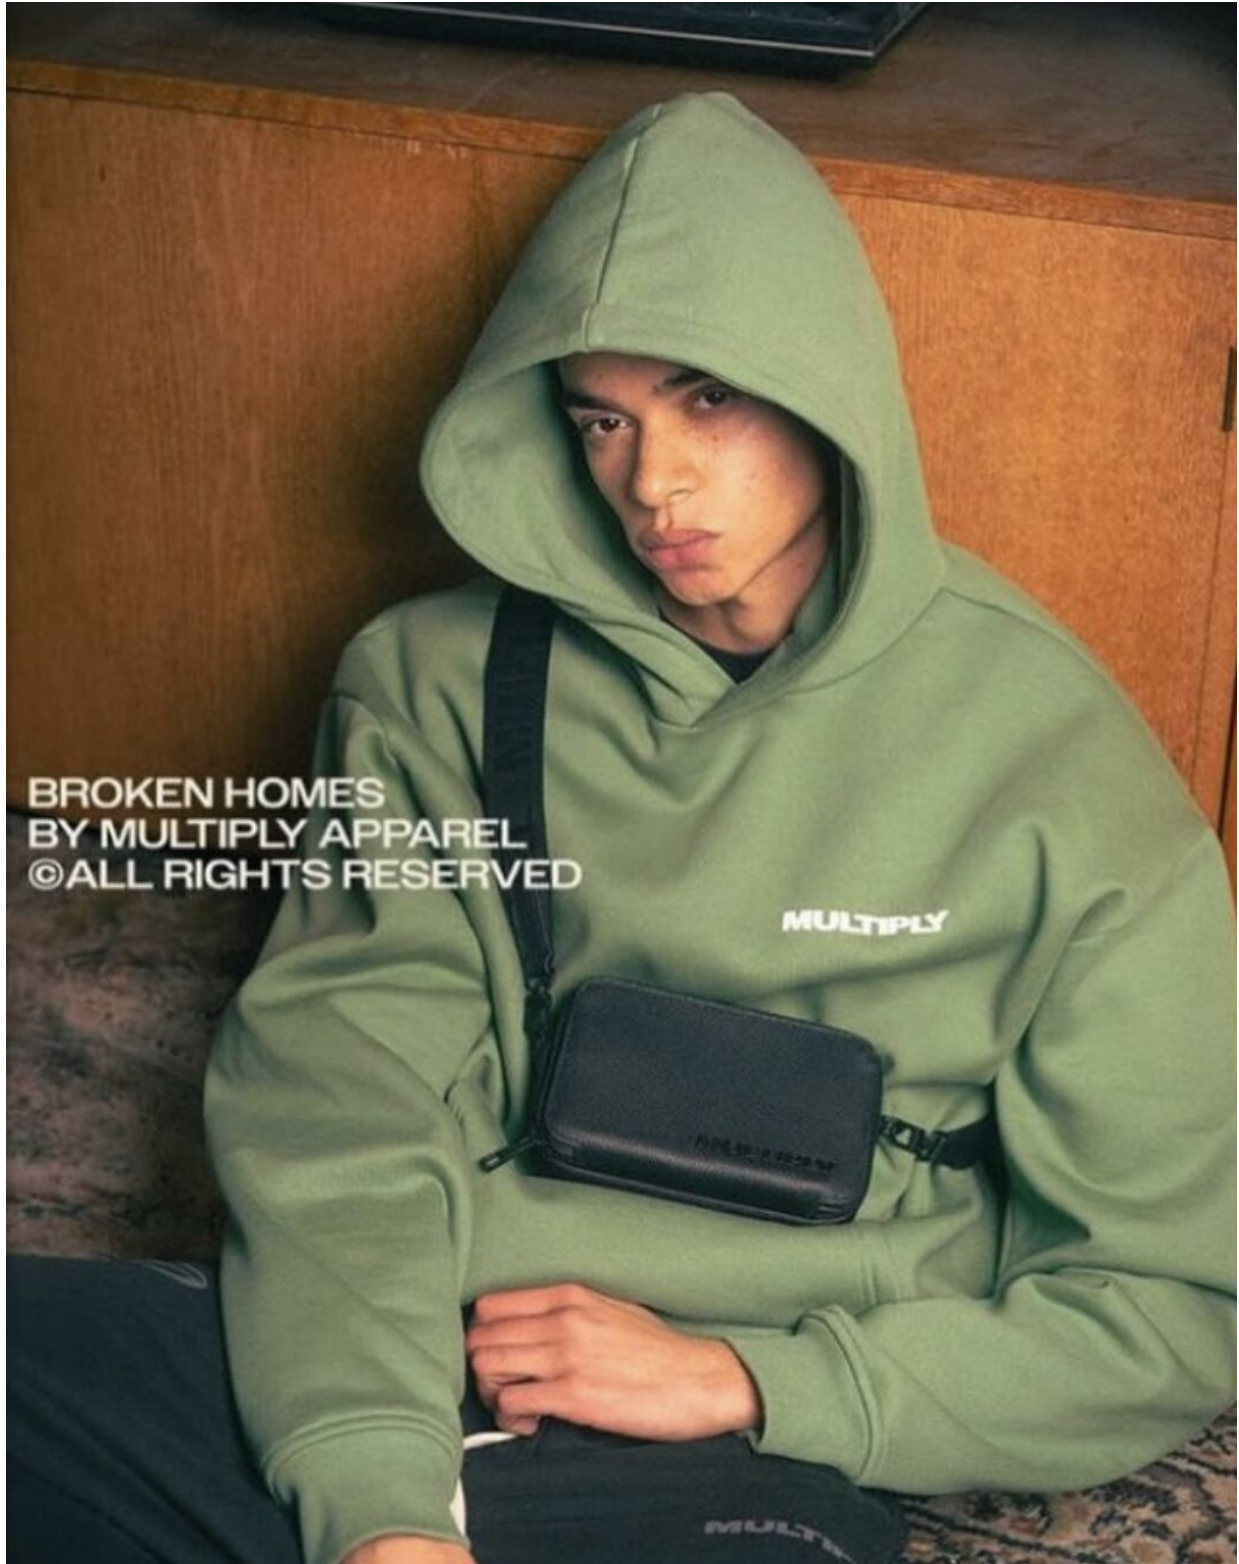

RUDY GAGNAN

height 6'1" · bust 37.5" · waist 29" · hips 36.5"
shoes size 45 EU/13.5 US/9.5 UK · hair brown · eyes brown