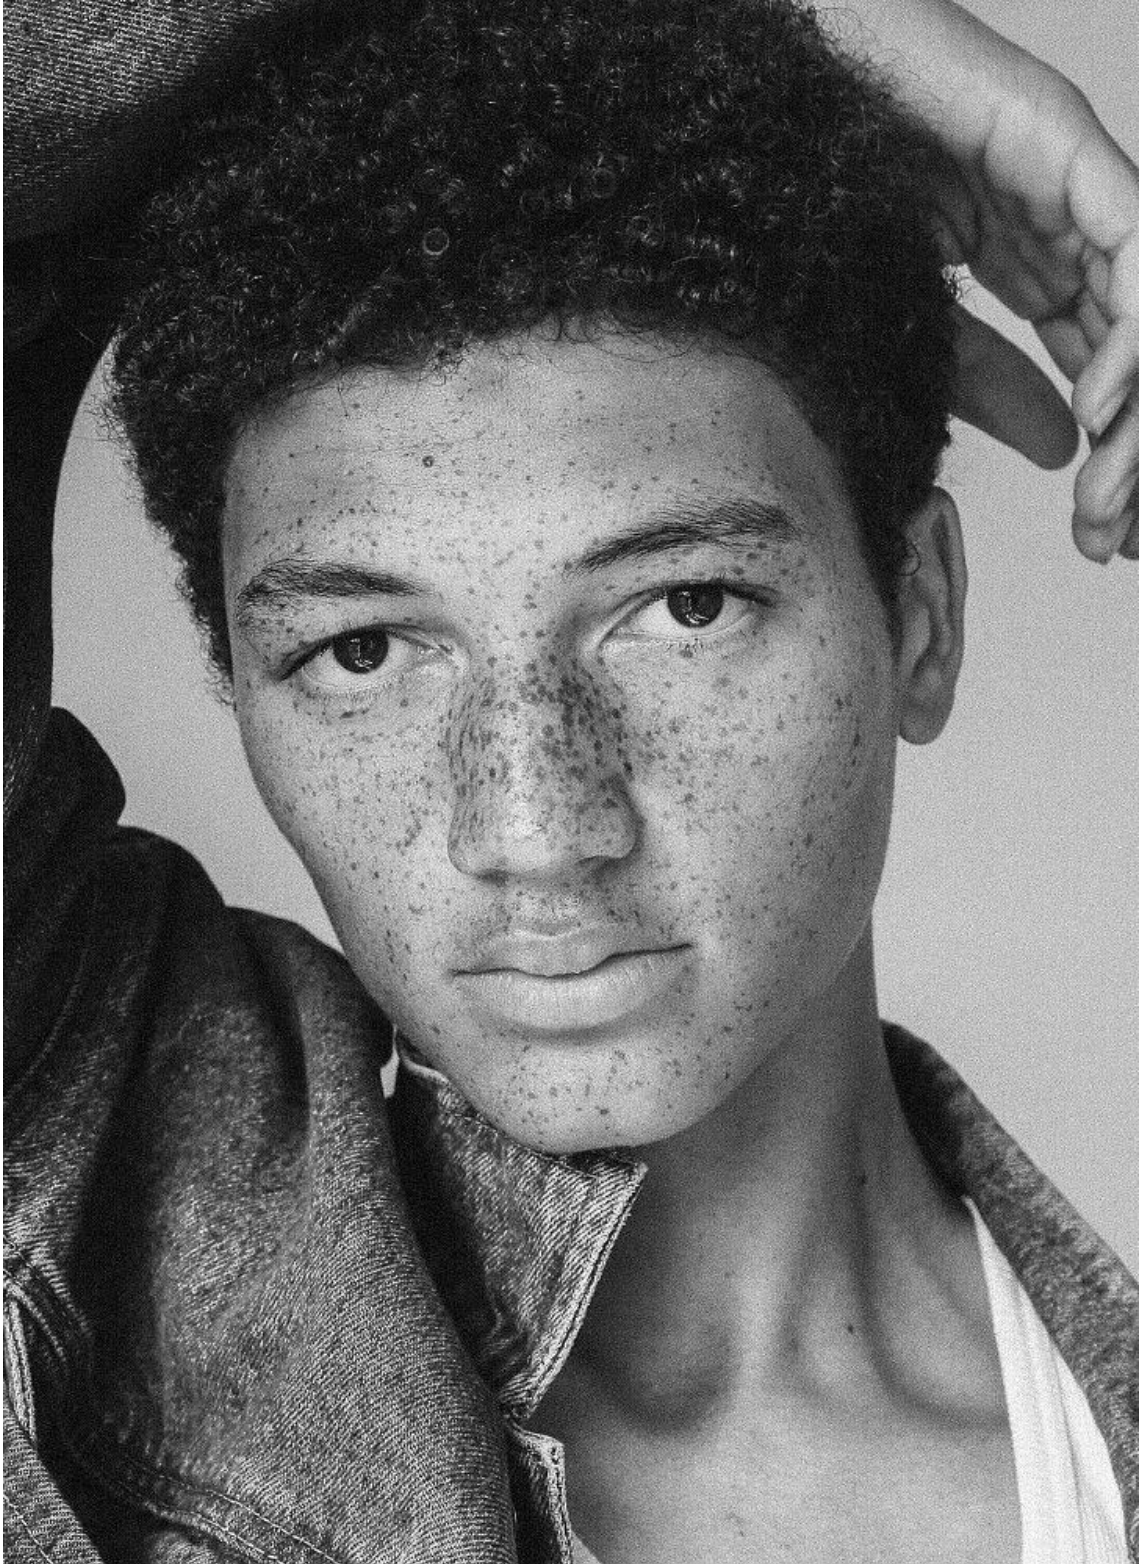

# RUDY GAGNAN

height 6'1" · bust 37.5" · waist 29" · hips 36.5"  
shoes size 45 EU/13.5 US/9.5 UK · hair brown · eyes brown

# RUDY GAGNAN

height 6'1" · bust 37.5" · waist 29" · hips 36.5"  
shoes size 45 EU/13.5 US/9.5 UK · hair brown · eyes brown

MGM  
MODELS

MGM  
MODELS